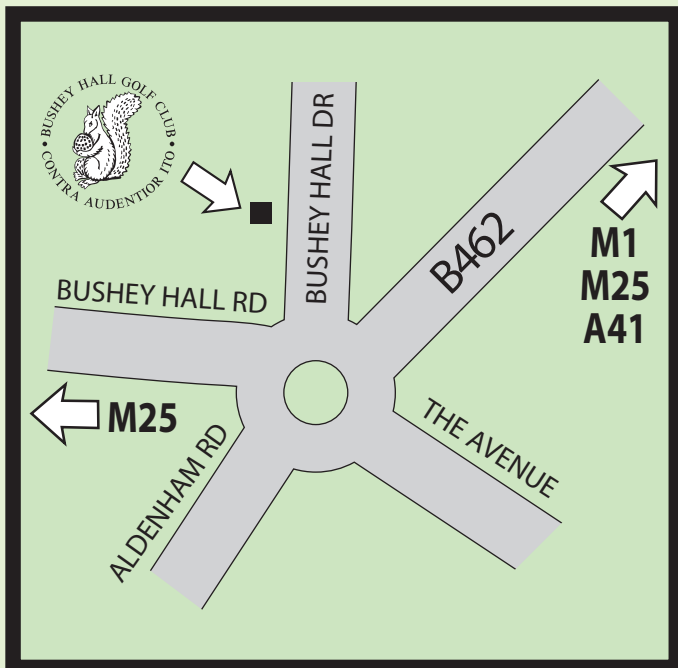

NOT TO
SCALE

From M1 Junction 5

- Leave the M1 at Junction 5.
- At roundabout take A41 signposted Harrow.
- After 200 yards at first roundabout, take third exit into Hartspring Lane (B462).
- Straight across traffic lights into Aldenham Road.
- Straight across roundabout at Leisure Centre.
- At next roundabout take the fourth exit.
- The Golf Club is a further 150 yards on the left.

From M25 Junction 19

- Leave the M25 at Junction 19.
- At roundabout take A41 signposted Harrow, stay in the middle or right lane.
- Straight across first roundabout (A41) (Sainsbury supermarket on your left).
- Under M1 junction.
- At roundabout, take third exit into Hartspring Lane (B462).
- Straight across traffic lights into Aldenham Road.
- Straight across roundabout at Leisure Centre.
- At next roundabout take the fourth exit.
- The Golf Club is a further 150 yards on the left.