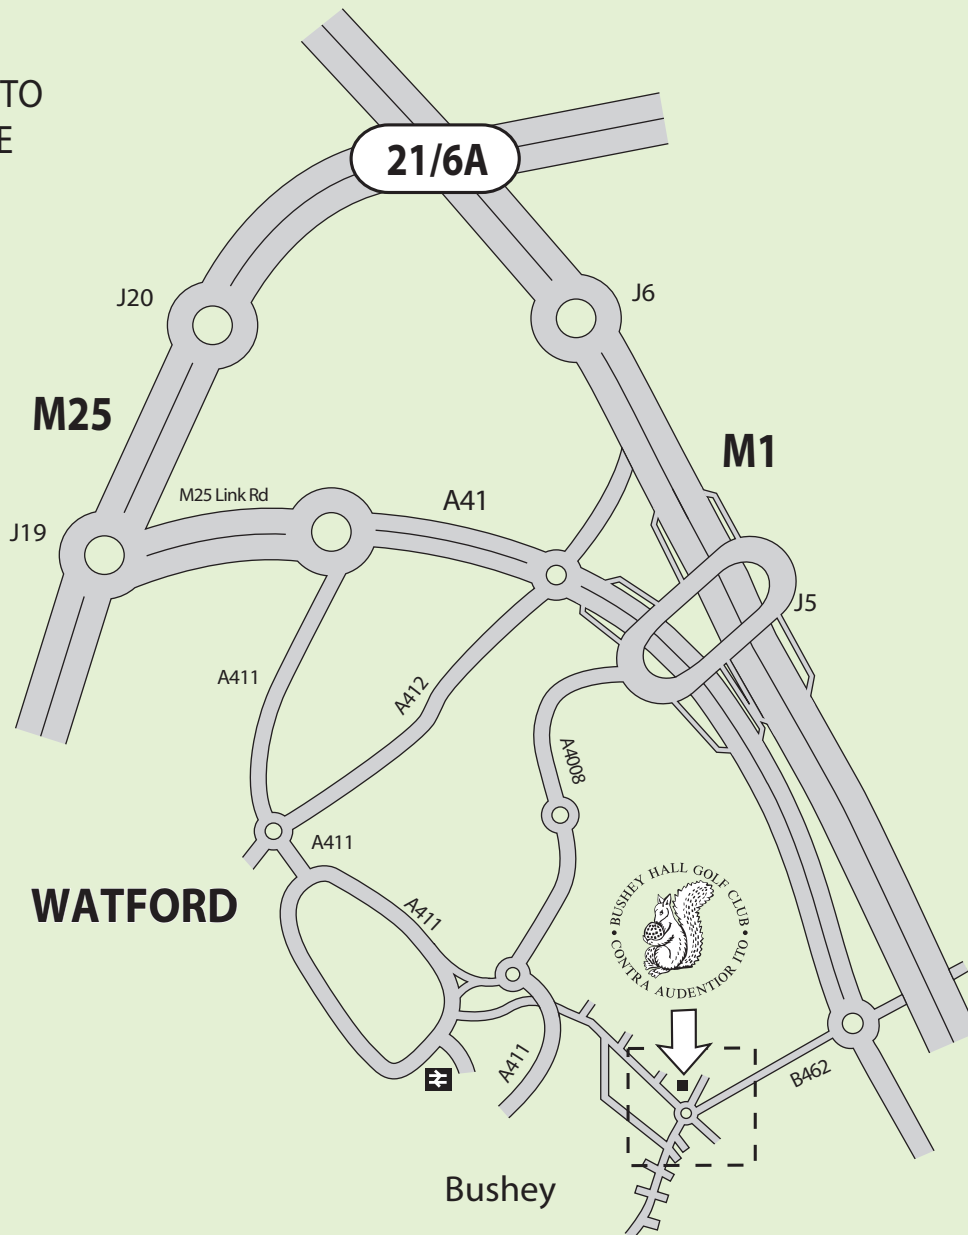

NOT TO
SCALE

From M1 Junction 5

- Leave the M1 at Junction 5.
- At roundabout take A41 signposted Harrow.
- After 200 yards at first roundabout, take third exit into Hartspring Lane (B462).
- Straight across traffic lights into Aldenham Road.
- Straight across roundabout at Leisure Centre.
- At next roundabout take the fourth exit.
- The Golf Club is a further 150 yards on the left.

From M25 Junction 19

- Leave the M25 at Junction 19.
- At roundabout take A41 signposted Harrow, stay in the middle or right lane.
- Straight across first roundabout (A41) (Sainsbury supermarket on your left).
- Under M1 junction.
- At roundabout, take third exit into Hartspring Lane (B462).
- Straight across traffic lights into Aldenham Road.
- Straight across roundabout at Leisure Centre.
- At next roundabout take the fourth exit.
- The Golf Club is a further 150 yards on the left.